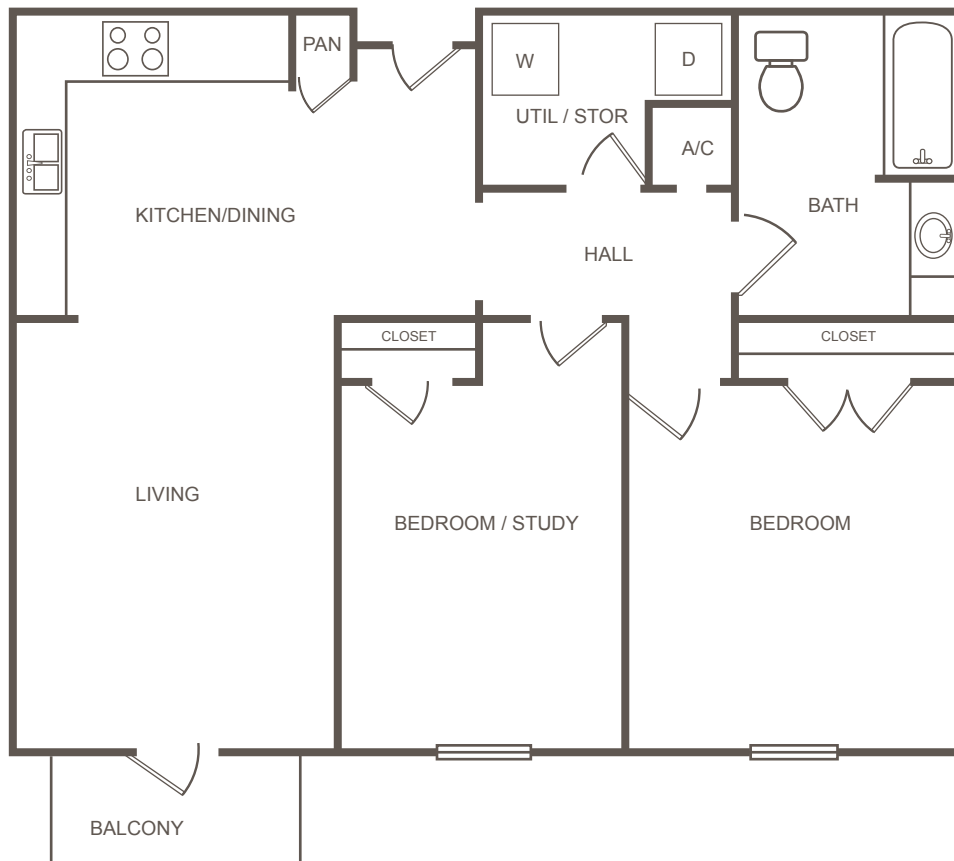

B

2 Bed / 1 Bath

PEPPER TREE MANOR

5950 Antoine | Houston, Texas 77091

713.681.5553 | peppertreemanorapartments.com

All dimensions and square footages are approximate

PEPPER TREE MANOR
AN ADULT COMMUNITY